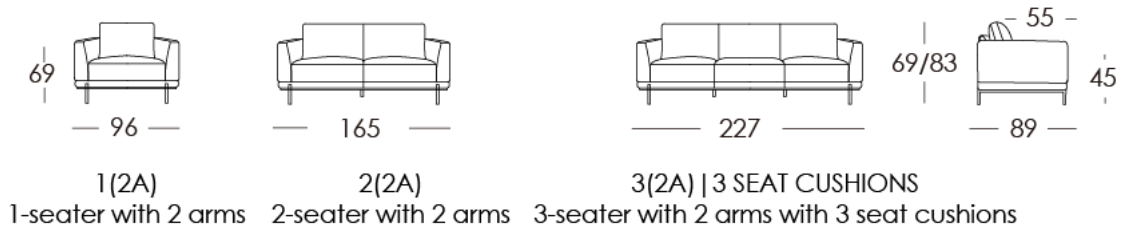

Seat Softness	Standard
Package	Foil, K/D Feet
Stitching	Match stitching
Cushion	Loose

CONFIGURATION	WEIGHT G.W.-Kg	WEIGHT N.W.-Kg	VOLUME (CBM)	LOAD -ABILITY (40HQ)	WIDTH (CM)	DEPTH (CM)	HEIGHT (CM)	SEAT DEPTH (CM)	SEAT HEIGHT (CM)	PACKAGE (PCS)	COVER OPTION LEATHER	COVER OPTION FABRIC
1(2A)	33	28	0.60	110	96	89	69/83	55	45	1	Y	Y
2(2A)	52	47	1.00	66	165	89	69/83	55	45	1	Y	Y
3(2A) 3 SEAT CUSHIONS	73	63	1.38	48	227	89	69/83	55	45	1	Y	Y