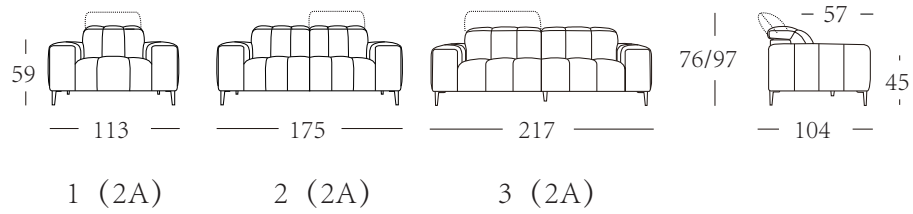

KF.7033

Designed to offer amazing style and sumptuous comfort, this sofa is crafted with contemporary style in mind. Seats, back and arm cushions feature pintucked square tufted detailing, that gives the sofa a thick, padded look. Ratchet headrests offer versatility, so you can adjust the shape and style of the sofa whenever you want. Finished with straight, metallic legs that support the sofa and helps to clean under the sofa much easier.

Back Filling	Fiber
Seat Softness	Standard
Package	Carton Box
Stitching	Matching
Cushion	Fixed cushion

CONFIGURATION	WEIGHT N.W.-Kg	VOLUME (CBM)	LOAD -ABILITY (40HQ)	WIDTH (CM)	DEPTH (CM)	HEIGHT (CM)	SEAT DEPTH (CM)	SEAT HEIGHT (CM)	PACKAG E (PCS)	COVER OPTION LEATHE R	COVER OPTION FABRIC
1(2A)	42	0.72	92	113	104	76/97	57	45	1	Y	Y
2(2A)	54	1.12	59	175	104	76/97	57	45	1	Y	Y
3(2A)	68	1.43	46	217	104	76/97	57	45	1	Y	Y