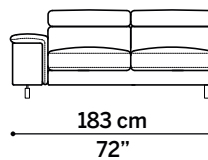

DIVANI TERMINALI - END SOFAS