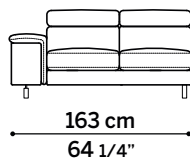

DIVANI TERMINALI - END SOFAS