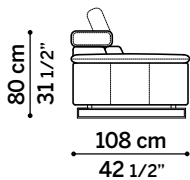

DIVANI TERMINALI - END SOFAS