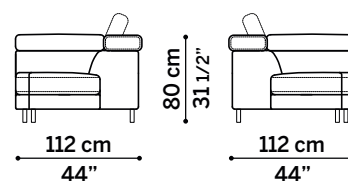

ANGOLO - CORNER