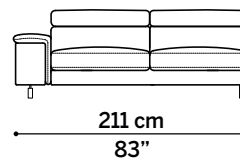

DIVANI TERMINALI - END SOFAS