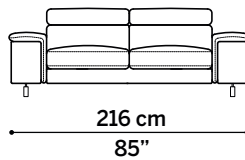

DIVANI - SOFAS