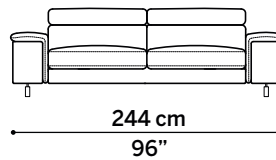

DIVANI - SOFAS