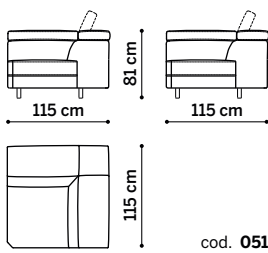

ANGOLO - CORNER