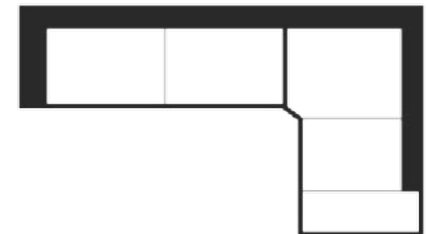

Adjustable backrest in different positions.

Recliner: available electric powered recliner.

Feet: shiny metal or anthracite varnished feet, h 13,5 cm.

DIVANI TERMINALI 1 RELAX - END SOFAS 1 RECLINER

DIVANI TERMINALI 2 RELAX - END SOFAS 2 RECLINER