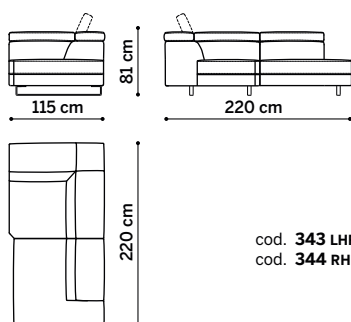

Massimo

Struttura portante: in legno rivestita con poliuretano espanso a densità differenziate e sistema di molleggio a cinghie elastiche incrociate.

Imbottitura: cuscini di seduta e di schienale in poliuretano espanso a densità differenziate.

Schienale con meccanismo regolabile in varie posizioni.

Meccanica: disponibile con sistema recliner elettrico integrato.

Piedini: in metallo, disponibile con finitura cromato lucido o verniciata antracite h 13,5 cm.

Frame: wooden frame padded with differentiated-density polyurethane foam and spring system with intertwined elastic straps.

Cushions: seat and back cushions made from differentiated-density polyurethane foam.

Adjustable backrest in different positions.

Recliner: available electric powered recliner.

Feet: shiny metal or anthracite varnished feet, h 13,5 cm.

DIVANI TERMINALI 1 RELAX - END SOFAS 1 RECLINER

DIVANI TERMINALI 2 RELAX - END SOFAS 2 RECLINER

ANGOLO - CORNER

CHAISE LONGUE

MERIDIEN

POUF