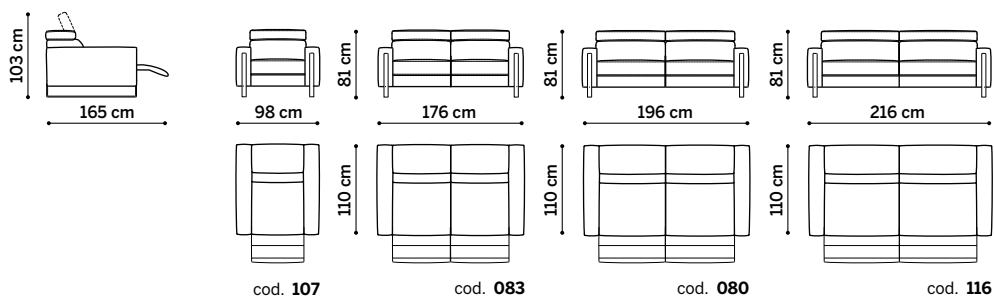

DIVANI RELAX - RECLINER SOFAS