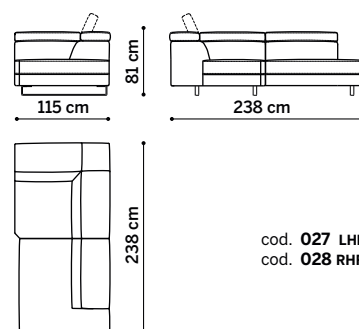

Massimo

Struttura portante: in legno rivestita con poliuretano espanso a densità differenziate e sistema di molleggio a cinghie elastiche incrociate.

Imbottitura: cuscini di seduta e di schienale in poliuretano espanso a densità differenziate.

Schienale con meccanismo regolabile in varie posizioni.

Meccanica: disponibile con sistema recliner elettrico integrato.

Piedini: in metallo, disponibile con finitura cromato lucido o verniciata antracite h 13,5 cm.

Frame: wooden frame padded with differentiated-density polyurethane foam and spring system with intertwined elastic straps.

Cushions: seat and back cushions made from differentiated-density polyurethane foam.

Adjustable backrest in different positions.

Recliner: available electric powered recliner.

Feet: shiny metal or anthracite varnished feet, h 13,5 cm.

DIVANI TERMINALI 1 RELAX - END SOFAS 1 RECLINER

DIVANI TERMINALI 2 RELAX - END SOFAS 2 RECLINER

ANGOLO - CORNER

CHAISE LONGUE

MERIDIEN

POUF