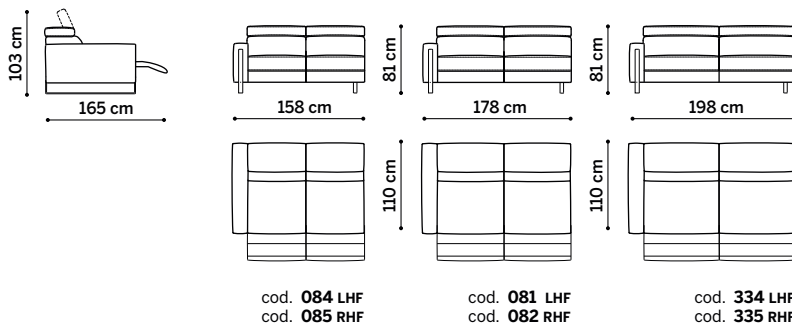

Adjustable backrest in different positions.

Recliner: available electric powered recliner.

Feet: shiny metal or anthracite varnished feet, h 13,5 cm.

DIVANI TERMINALI 1 RELAX - END SOFAS 1 RECLINER

DIVANI TERMINALI 2 RELAX - END SOFAS 2 RECLINER