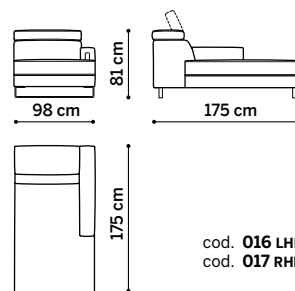

CHAISE LONGUE