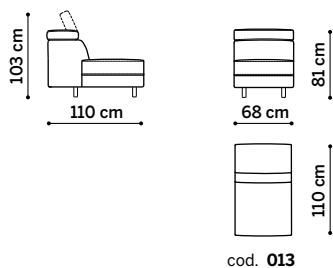

Adjustable backrest in different positions.

Recliner: available electric powered recliner.

Feet: shiny metal or anthracite varnished feet, h 13,5 cm.

DIVANI - SOFAS

DIVANI TERMINALI - END SOFAS

ELEMENTO CENTRALE - CENTRAL UNIT