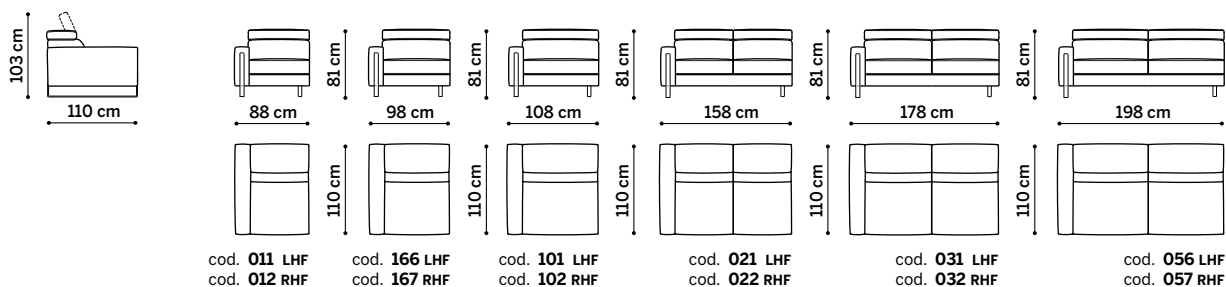

Adjustable backrest in different positions.

Recliner: available electric powered recliner.

Feet: shiny metal or anthracite varnished feet, h 13,5 cm.

DIVANI - SOFAS

DIVANI TERMINALI - END SOFAS

ELEMENTO CENTRALE - CENTRAL UNIT