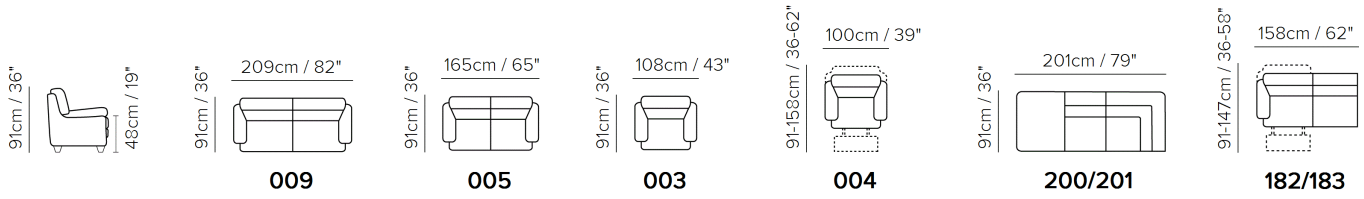

## SCHEMATICS

## NOTES

- Contrast welt NOT available for second option versions.
- All arms, back and seat surfaces are covered in Top Grain.
- This model is available with split leather exterior covering (Side, Rear and Front Panels)
- Tight Seat Cushion (the seat cushions of the models are fixed to the frame)
- Tight Back Cushion (the back cushions of the models are fixed to the frame)
- Internal wooden frame
- Without Feet Assembled (the feet will be in a bag inside the package)
- Plastic Wrap (the model will be wrapped in a plastic bag)
- Feet height 6,5 cm