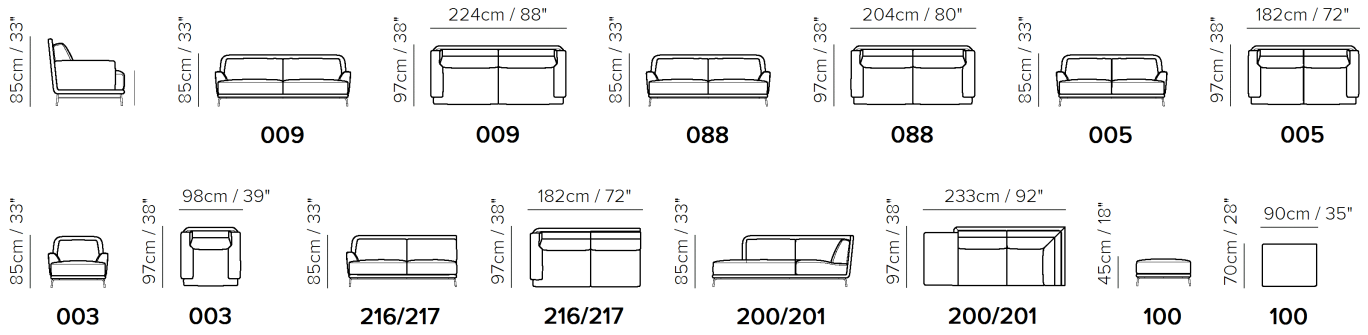

■ Vers. 009

■ Vers. 088

■ Vers. 003

**SCHEMATICS**

**COMPOSITION EXAMPLES**

TECHNICAL INFORMATION

	<b>COVERING</b>	Leather <input checked="" type="checkbox"/>	Soft Cover <input checked="" type="checkbox"/>				
	<b>LEGS</b>	Wood <input type="checkbox"/>	Metal <input checked="" type="checkbox"/>	Plastic <input type="checkbox"/>	Castors <input type="checkbox"/>	Upholstered <input type="checkbox"/>	
	<b>FILLING</b>	Arms <input type="checkbox"/>	Fiber <input type="checkbox"/> Foam <input type="checkbox"/> Feather/Fiber Mix <input type="checkbox"/> Feather <input type="checkbox"/>	Seat cushion <input type="checkbox"/>	Fiber <input type="checkbox"/> Foam <input type="checkbox"/> Feather/Fiber Mix <input type="checkbox"/> Feather <input type="checkbox"/>	Back cushion <input type="checkbox"/>	Fiber <input type="checkbox"/> Foam <input type="checkbox"/> Feather/Fiber Mix <input type="checkbox"/> Feather <input type="checkbox"/>
	<b>COMFORT</b>	Standard Comfort <input checked="" type="checkbox"/>	Firm Comfort <input type="checkbox"/>				
	<b>FUNCTION</b>	Bed <input type="checkbox"/>	Electric motion <input type="checkbox"/>	Motion <input type="checkbox"/>	Recliner <input type="checkbox"/>	Sliding <input type="checkbox"/>	
	<b>OPTIONS</b>	Nails <input type="checkbox"/>	Removable <input type="checkbox"/>	Contrast Stitching <input type="checkbox"/>			

NOTES

- LEATHER: Model available only in Top Grain leather
- Tight Seat Cushion (the seat cushions of the models are fixed to the frame)
- Tight Back Cushion (the back cushions of the models are fixed to the frame)
- No Leather Side (the sectional pieces have the side covered with lining and not leather)
- Wood Frame
- Without Feet Assembled (the feet will be in a bag inside the package)
- Plastic Wrap (the model will be wrapped in a plastic bag)
- Metal base available in finishing 79 (Matte Black)
- Feet height 15,0 cm