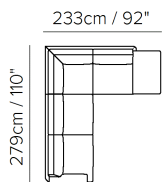

■ Vers. 009

■ Vers. 088

■ Vers. 003

**SCHEMATICS**

**COMPOSITION EXAMPLES**

TECHNICAL INFORMATION

	<b>COVERING</b>	Leather <input checked="" type="checkbox"/>	Soft Cover <input checked="" type="checkbox"/>				
	<b>LEGS</b>	Wood <input type="checkbox"/>	Metal <input checked="" type="checkbox"/>	Plastic <input type="checkbox"/>	Castors <input type="checkbox"/>	Upholstered <input type="checkbox"/>	
	<b>FILLING</b>	Arms <input type="checkbox"/>	Fiber <input type="checkbox"/> Foam <input type="checkbox"/> Feather/Fiber Mix <input type="checkbox"/> Feather <input type="checkbox"/>	Seat cushion <input type="checkbox"/>	Fiber <input type="checkbox"/> Foam <input type="checkbox"/> Feather/Fiber Mix <input type="checkbox"/> Feather <input type="checkbox"/>	Back cushion <input type="checkbox"/>	Fiber <input type="checkbox"/> Foam <input type="checkbox"/> Feather/Fiber Mix <input type="checkbox"/> Feather <input type="checkbox"/>
	<b>COMFORT</b>	Standard Comfort <input checked="" type="checkbox"/>	Firm Comfort <input type="checkbox"/>				
	<b>FUNCTION</b>	Bed <input type="checkbox"/>	Electric motion <input type="checkbox"/>	Motion <input type="checkbox"/>	Recliner <input type="checkbox"/>	Sliding <input type="checkbox"/>	
	<b>OPTIONS</b>	Nails <input type="checkbox"/>	Removable <input type="checkbox"/>	Contrast Stitching <input type="checkbox"/>			

NOTES

- LEATHER: Model available only in Top Grain leather
- Tight Seat Cushion (the seat cushions of the models are fixed to the frame)
- Tight Back Cushion (the back cushions of the models are fixed to the frame)
- No Leather Side (the sectional pieces have the side covered with lining and not leather)
- Wood Frame
- Without Feet Assembled (the feet will be in a bag inside the package)
- Plastic Wrap (the model will be wrapped in a plastic bag)
- Metal base available in finishing 79 (Matte Black)
- Feet height 15,0 cm