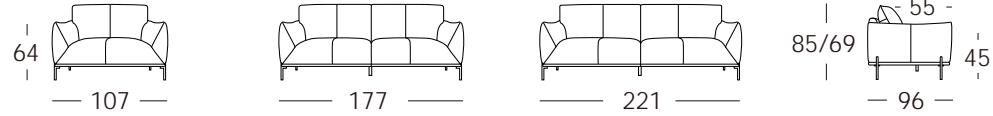

KF.167

Featured with triangular-shaped armrest, this sofa group is really an eye-catcher in the living area. The semi-attached back cushion offers enough support. The toss pillow is optional, which can be used as a decoration or a headrest after lying down. The combination of thick seat cushion and thin bottom frame, together with the newly developed 16cm powder-coating iron leg, gives people a very strong visual impact.

1(2A) 1-seater with 2 arms 2(2A) 2-seater with 2 arms 3(2A) 3-seater with 2 arms

CONFIGURATION	WEIGHT G.W.-Kg	WEIGHT N.W.-Kg	VOLUME (CBM)	LOAD -ABILITY (40HQ)	WIDTH (CM)	DEPTH (CM)	HEIGHT (CM)	SEAT DEPTH (CM)	SEAT HEIGHT (CM)	PACKAGE (PCS)	COVER OPTION LEATHER	COVER OPTION FABRIC
1(2A)	36	31	0.59	112	107	96	69/85	55	45	1	Y	Y
2(2A)	60	56	1.02	65	177	96	69/85	55	45	1	Y	Y
3(2A)	67	62	1.18	56	221	96	69/85	55	45	1	Y	Y