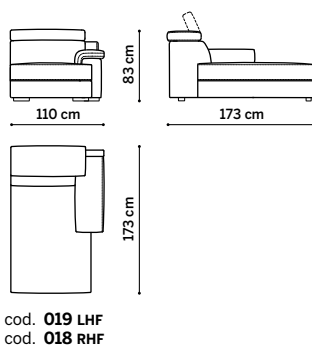

Recliner: available electric powered recliner.

Feet: beech wood feet, walnut color, h 4 cm.

DIVANI TERMINALI 1 RELAX - END SOFAS 1 RECLINER

DIVANI TERMINALI 2 RELAX - END SOFAS 2 RECLINER

ANGOLO - CORNER

CHAISE LONGUE