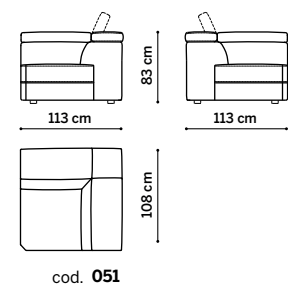

Recliner: available electric powered recliner.

Feet: beech wood feet, walnut color, h 4 cm.

DIVANI TERMINALI 1 RELAX - END SOFAS 1 RECLINER

DIVANI TERMINALI 2 RELAX - END SOFAS 2 RECLINER

ANGOLO - CORNER

CHAISE LONGUE