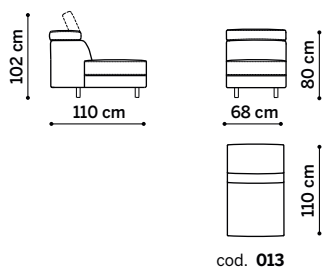

Recliner: available electric powered recliner.

Adjustable backrest and armrest in different positions.

Feet: shiny metal or anthracite varnished feet, h 12 cm.

DIVANI - SOFAS

DIVANI TERMINALI - END SOFAS

ELEMENTO CENTRALE - CENTRAL UNIT