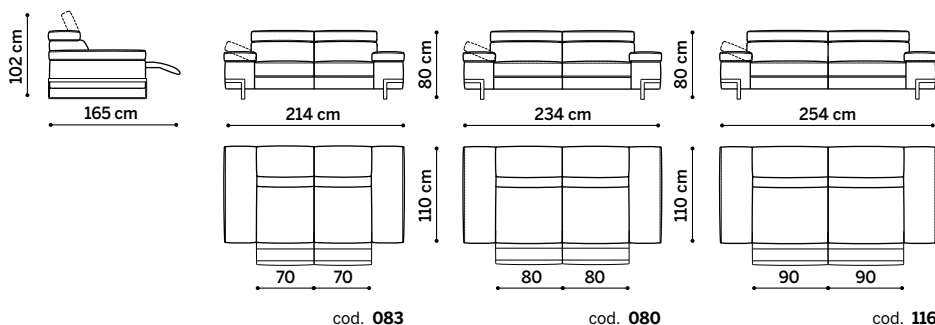

DIVANI RELAX - RECLINER SOFAS