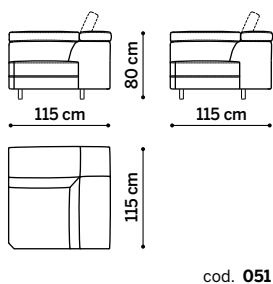

ANGOLO - CORNER