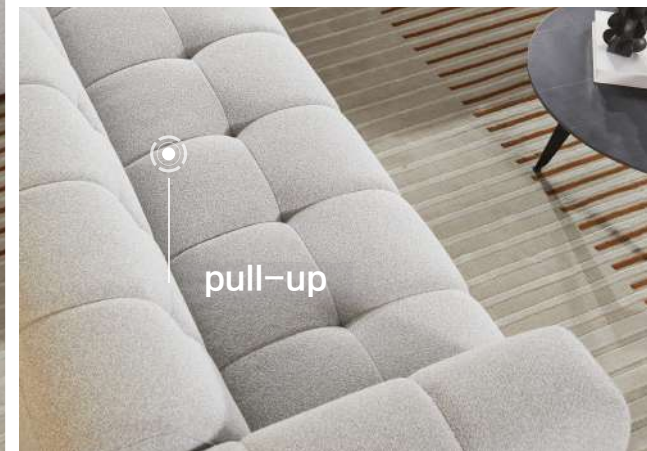

This is a casual style sofa, its main design are the pull-up and tufting details on the whole set, which make the whole sofa become more full and compact. The overall shape is simple and elegant, with a larger width and depth, providing a larger sitting area and comfort.

KF.8291

wide armrests

tufting detail

oversize seat

pull-up

| CONFIGURATION | WEIGHT G.W.-Kg | WEIGHT N.W.-Kg | VOLUME (CBM) | LOAD -ABILITY (40HQ) | WIDTH (CM) | DEPTH (CM) | HEIGHT (CM) | SEAT DEPTH (CM) | SEAT HEIGHT (CM) | PACKAGE (PCS) | COVER OPTION LEATHER | COVER OPTION FABRIC |
|---------------|----------------|----------------|--------------|----------------------|------------|------------|-------------|-----------------|------------------|---------------|----------------------|---------------------|
| 1.5(LAF) | 43 | 36 | 1.00 | 66 | 120 | 102 | 74 | 63 | 44 | 1 | | Y |
| 1.5(RAF) | 43 | 36 | 1.00 | 66 | 120 | 102 | 74 | 63 | 44 | 1 | | Y |
| 3(LAF) | 59 | 47 | 1.47 | 45 | 182 | 102 | 74 | 63 | 44 | 1 | | Y |
| 3(RAF) | 59 | 47 | 1.47 | 45 | 182 | 102 | 74 | 63 | 44 | 1 | | Y |
| 3.5(LAF) | 68 | 54 | 1.78 | 37 | 213 | 102 | 74 | 63 | 44 | 1 | | Y |
| 3.5(RAF) | 68 | 54 | 1.78 | 37 | 213 | 102 | 74 | 63 | 44 | 1 | | Y |
| CL(0A) LAF | 42 | 35 | 1.22 | 54 | 102 | 157 | 74 | 63 | 44 | 1 | | Y |
| CL(0A) RAF | 42 | 35 | 1.22 | 54 | 102 | 157 | 74 | 63 | 44 | 1 | | Y |
| CL(0A) LAF A | 36 | 29.5 | 1.14 | 58 | 102 | 132 | 74 | 63 | 44 | 1 | | Y |
| CL(0A) RAF A | 36 | 29.5 | 1.14 | 58 | 102 | 132 | 74 | 63 | 44 | 1 | | Y |
| C | 39 | 33 | 0.94 | 70 | 109 | 109 | 74 | 70 | 44 | 1 | | Y |

TECHNICAL SHEET >>>>>

Product style Casual

Cover Available in Fabric

Type of Leg Plastic leg

Seat Construction No-sag spring+Webbing

Back Construction Webbing

Seat Filling High resilient foam +Darcon

Back Filling High resilient foam +Darcon