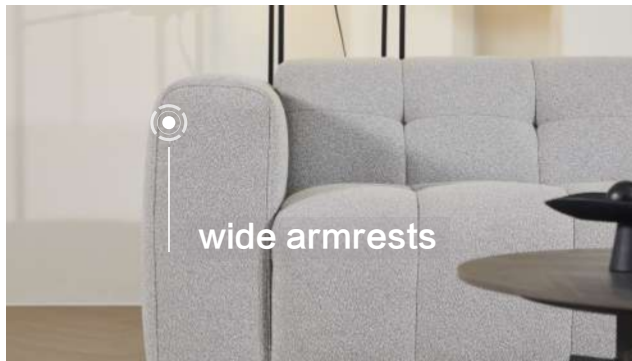

This is a casual style sofa, its main design are the pull-up and tufting details on the whole set, which make the whole sofa become more full and compact. The overall shape is simple and elegant, with a larger width and depth, providing a larger sitting area and comfort.

KF.8291

wide armrests